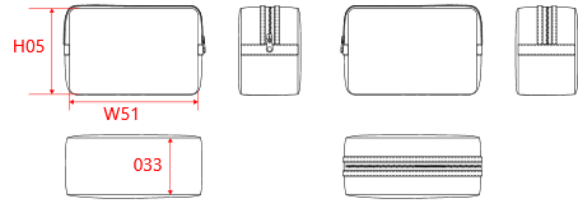

**REFERENCE :** KI0725

**SIZES :** U

**COMPOSITION :**

Main fabric : Polyester 2 tone 600D PVC backing - 460 100% polyester

Fabric 1 : Synthetic fabric - Polyester with PU coating For straps on lateral and top panels. 100%polyester - Polyurethane coating

Lining : Polyester 210D PU backing - 75 As inside lining. 100% polyester

: Polyester non woven · 60 As inside binding. 100% Polyester

**TECHNICAL DETAIL :**

PVC backing

**ARTICLE WEIGHT :**

95 gr/pc

DESCRIPTION								COLORS		PANTONE SERIGRAPHIE	
<b>Français :</b> Trousse de toilette <b>English :</b> Toiletry bag <b>Nederlands :</b> Toilettas <b>Deutsch :</b> Toilettentasche <b>Español :</b> Neceser <b>Italiano :</b> Trousse da bagno <b>Português :</b> Nécessaire								Dark grey heather		Based on 446C	
								Graphite grey heather		-	
MEASUREMENT											
Description		U									
<b>H05</b> Hauteur totale / Total height		14									
<b>W51</b> Total width		20									
<b>O33</b> Deep of bottom part		9									
PACKING											
Box		100 pcs / box Size => L:60cm W:30cm H:38cm GW:11Kg NW:9Kg									